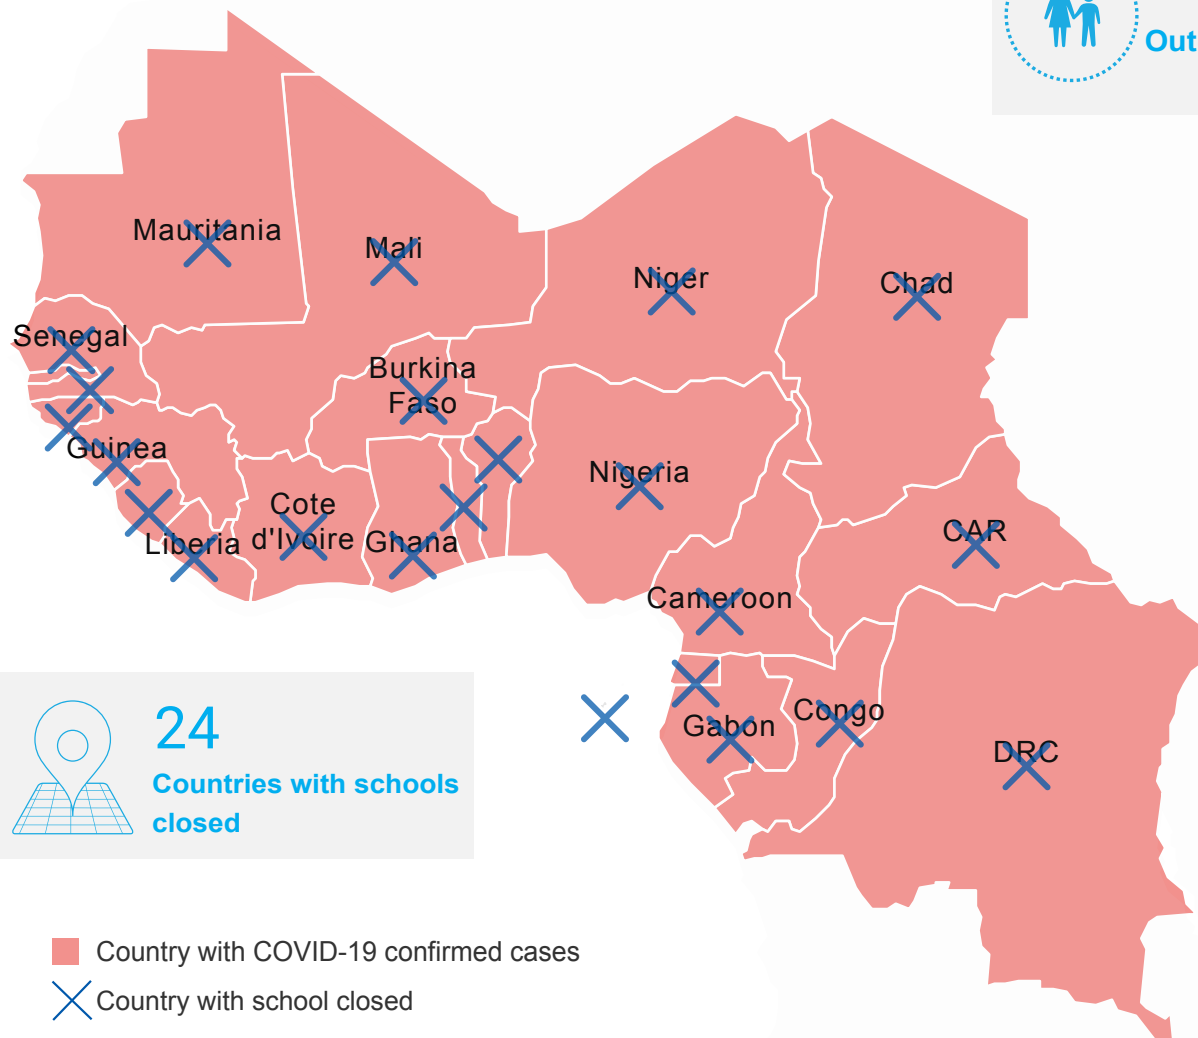

WCARO Impact of COVID-19 on Education

7 Apr 2020

128,351,897

Children affected by schools closure

4,459,700

Teachers affected

2376

Confirmed COVID-19 cases in WCAR

41,000,000

Out-of-School-Children

Countries with schools closed due to COVID-19

24

Countries with schools closed

Country with COVID-19 confirmed cases

Country with school closed

weeks of schools closure by country

2-weeks	Benin
	Central African Rep.
	Dem. Rep. Congo
	Gabon
	Liberia
3-weeks	Mauritania
	Niger
	Sao Tome and Principe
	Togo
	Burkina Faso
4-weeks	Cape Verde
	Gambia
	Mali
	Senegal
	Congo
indefinetely	Côte d'Ivoire
	Eq. Guinea
	Nigeria
	Cameroon
	Chad
	Ghana
	Guinea
	Guinea-Bissau
	Sierra Leone