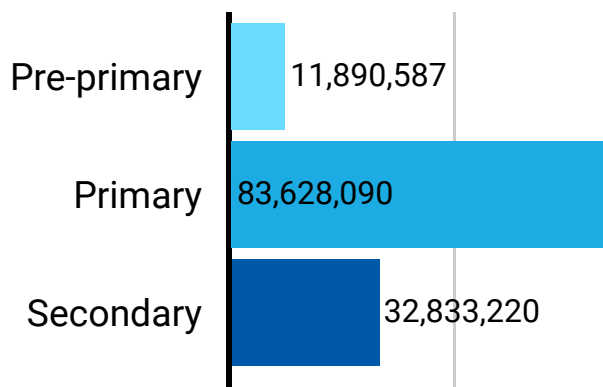

WCARO Impact of COVID-19 on Education

7 Apr 2020

Children affected by schools closure

Country	Pre primary	Primary	Secondary	Total
Benin	172424	2180896	757582	3110902
Burkina Faso	105485	3233784	1309668	4648937
Cabo Verde	24644	83499	28547	136690
Cameroon	550	4300000	1800000	6100550
Central African Republic	36997	1168377	165288	1370662
Chad	17426	2468788	537388	3023602
Congo	73239	799076	483648	1355963
Côte d'Ivoire	188147	4003884	2156652	6348683
Democratic Republic of the Congo	467481	16809413	5999691	23276585
Equatorial Guinea	50539	113561	50043	214143
Gabon	66381	232421	262019	560821
Gambia	125781	374962	173869	674612
Ghana	1832693	4511268	2833973	9177934
Guinea	11628	1989274	516485	2517387
Guinea-Bissau	19267	319534	106321	445122
Liberia	509618	635478	270010	1415106
Mali	142523	3297418	391410	3831351
Mauritania	31632	644832	191129	867593
Niger	177822	2666748	731068	3575638
Nigeria	7159262	27889387	11165300	46213949
Sao Tome and Principe	11469	36660	33851	81980
Senegal	246677	2142227	1061581	3450485
Sierra Leone	246677	2142227	1061581	3450485
Togo	172225	1584376	746116	2502717